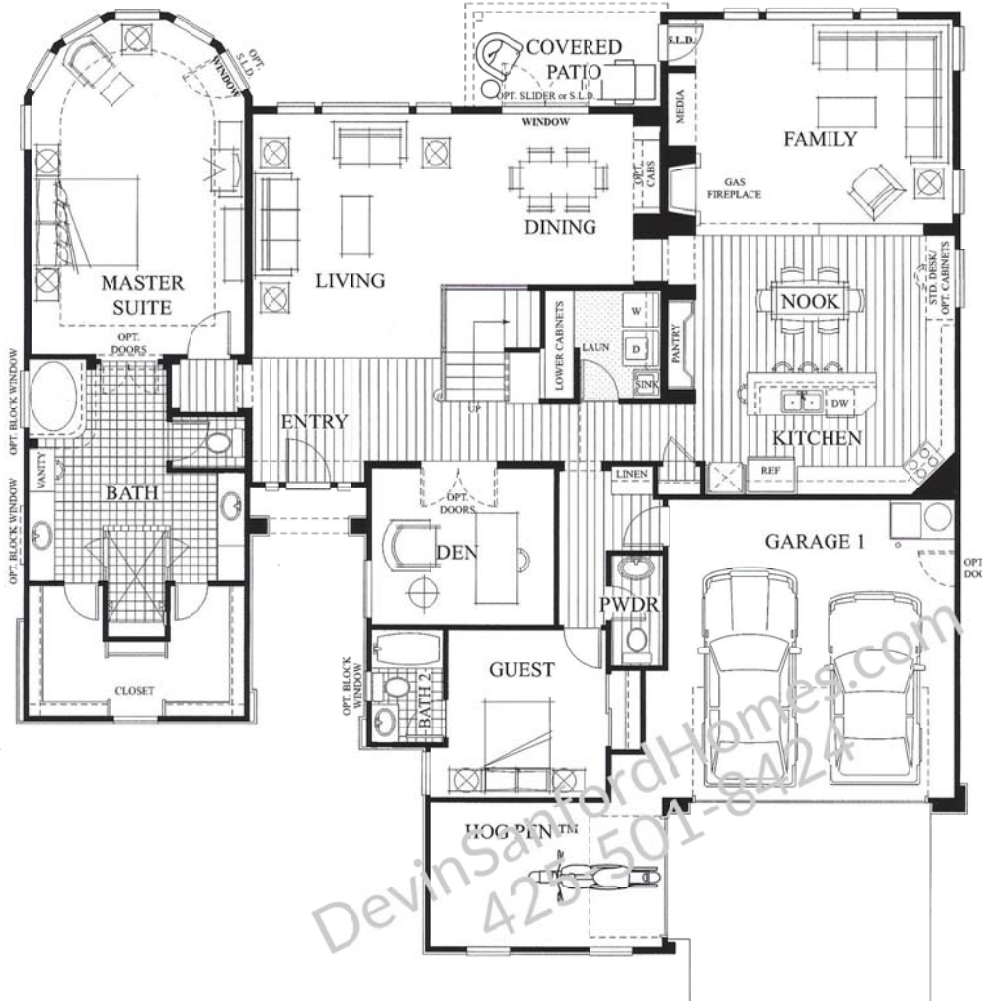

Trilogy at Redmond Ridge Maryhill Floor Plan

DEVIN SANFORD
HOMES.COM

Details

- ✓ Master Suite
- ✓ 2 Guest Suites
- ✓ Den
- ✓ 3.5 Baths
- ✓ 2-Car Garage + 1 Car Garage
- ✓ 3,082 SQ FT (approx)