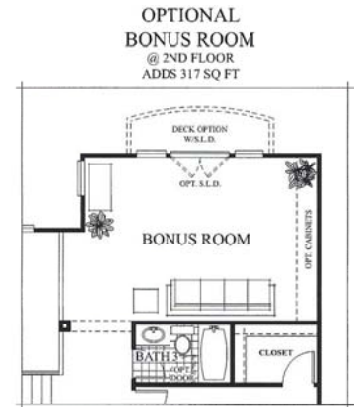

Trilogy at Redmond Ridge Maryhill Floor Plan

DEVIN SANFORD
HOMES.COM

Details

- ✓ Master Suite
- ✓ 2 Guest Suites
- ✓ Den
- ✓ 3.5 Baths
- ✓ 2-Car Garage + 1 Car Garage
- ✓ 3,082 SQ FT (approx)