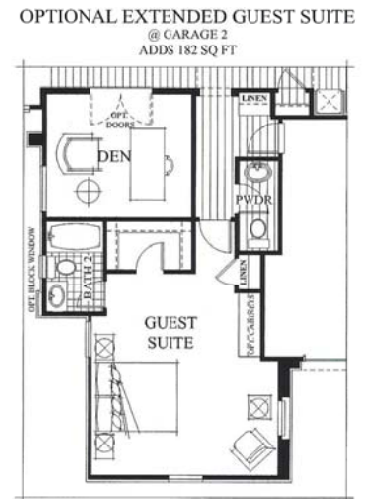

Trilogy at Redmond Ridge Maryhill Floor Plan

DEVIN SANFORD
HOMES.COM

Details

- ✓ Master Suite
- ✓ 2 Guest Suites
- ✓ Den
- ✓ 3.5 Baths
- ✓ 2-Car Garage + 1 Car Garage
- ✓ 3,082 SQ FT (approx)